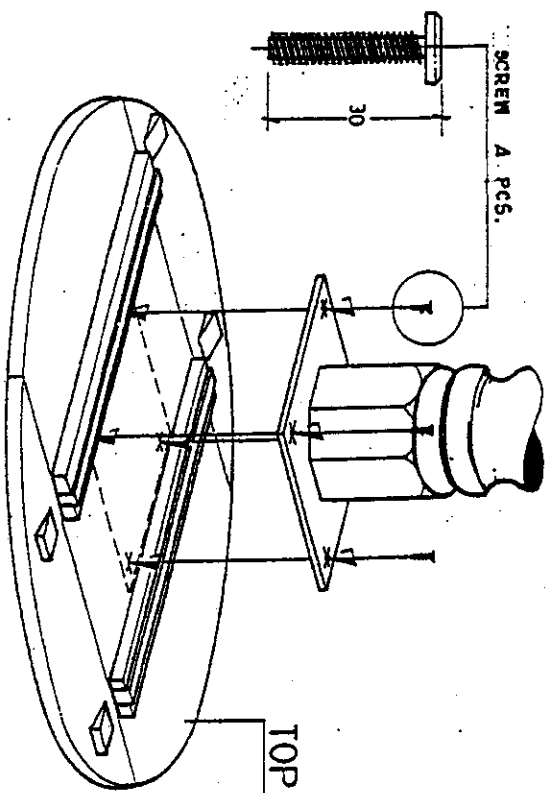

ALLEN KEY  
1 PC.

-  FLAT WASHER LOCK- 8 PCS.
-  LOCK WASHER 8 PCS.
-  NUT 8 PCS.
-  WRENCH 1 PC.

RDT-120